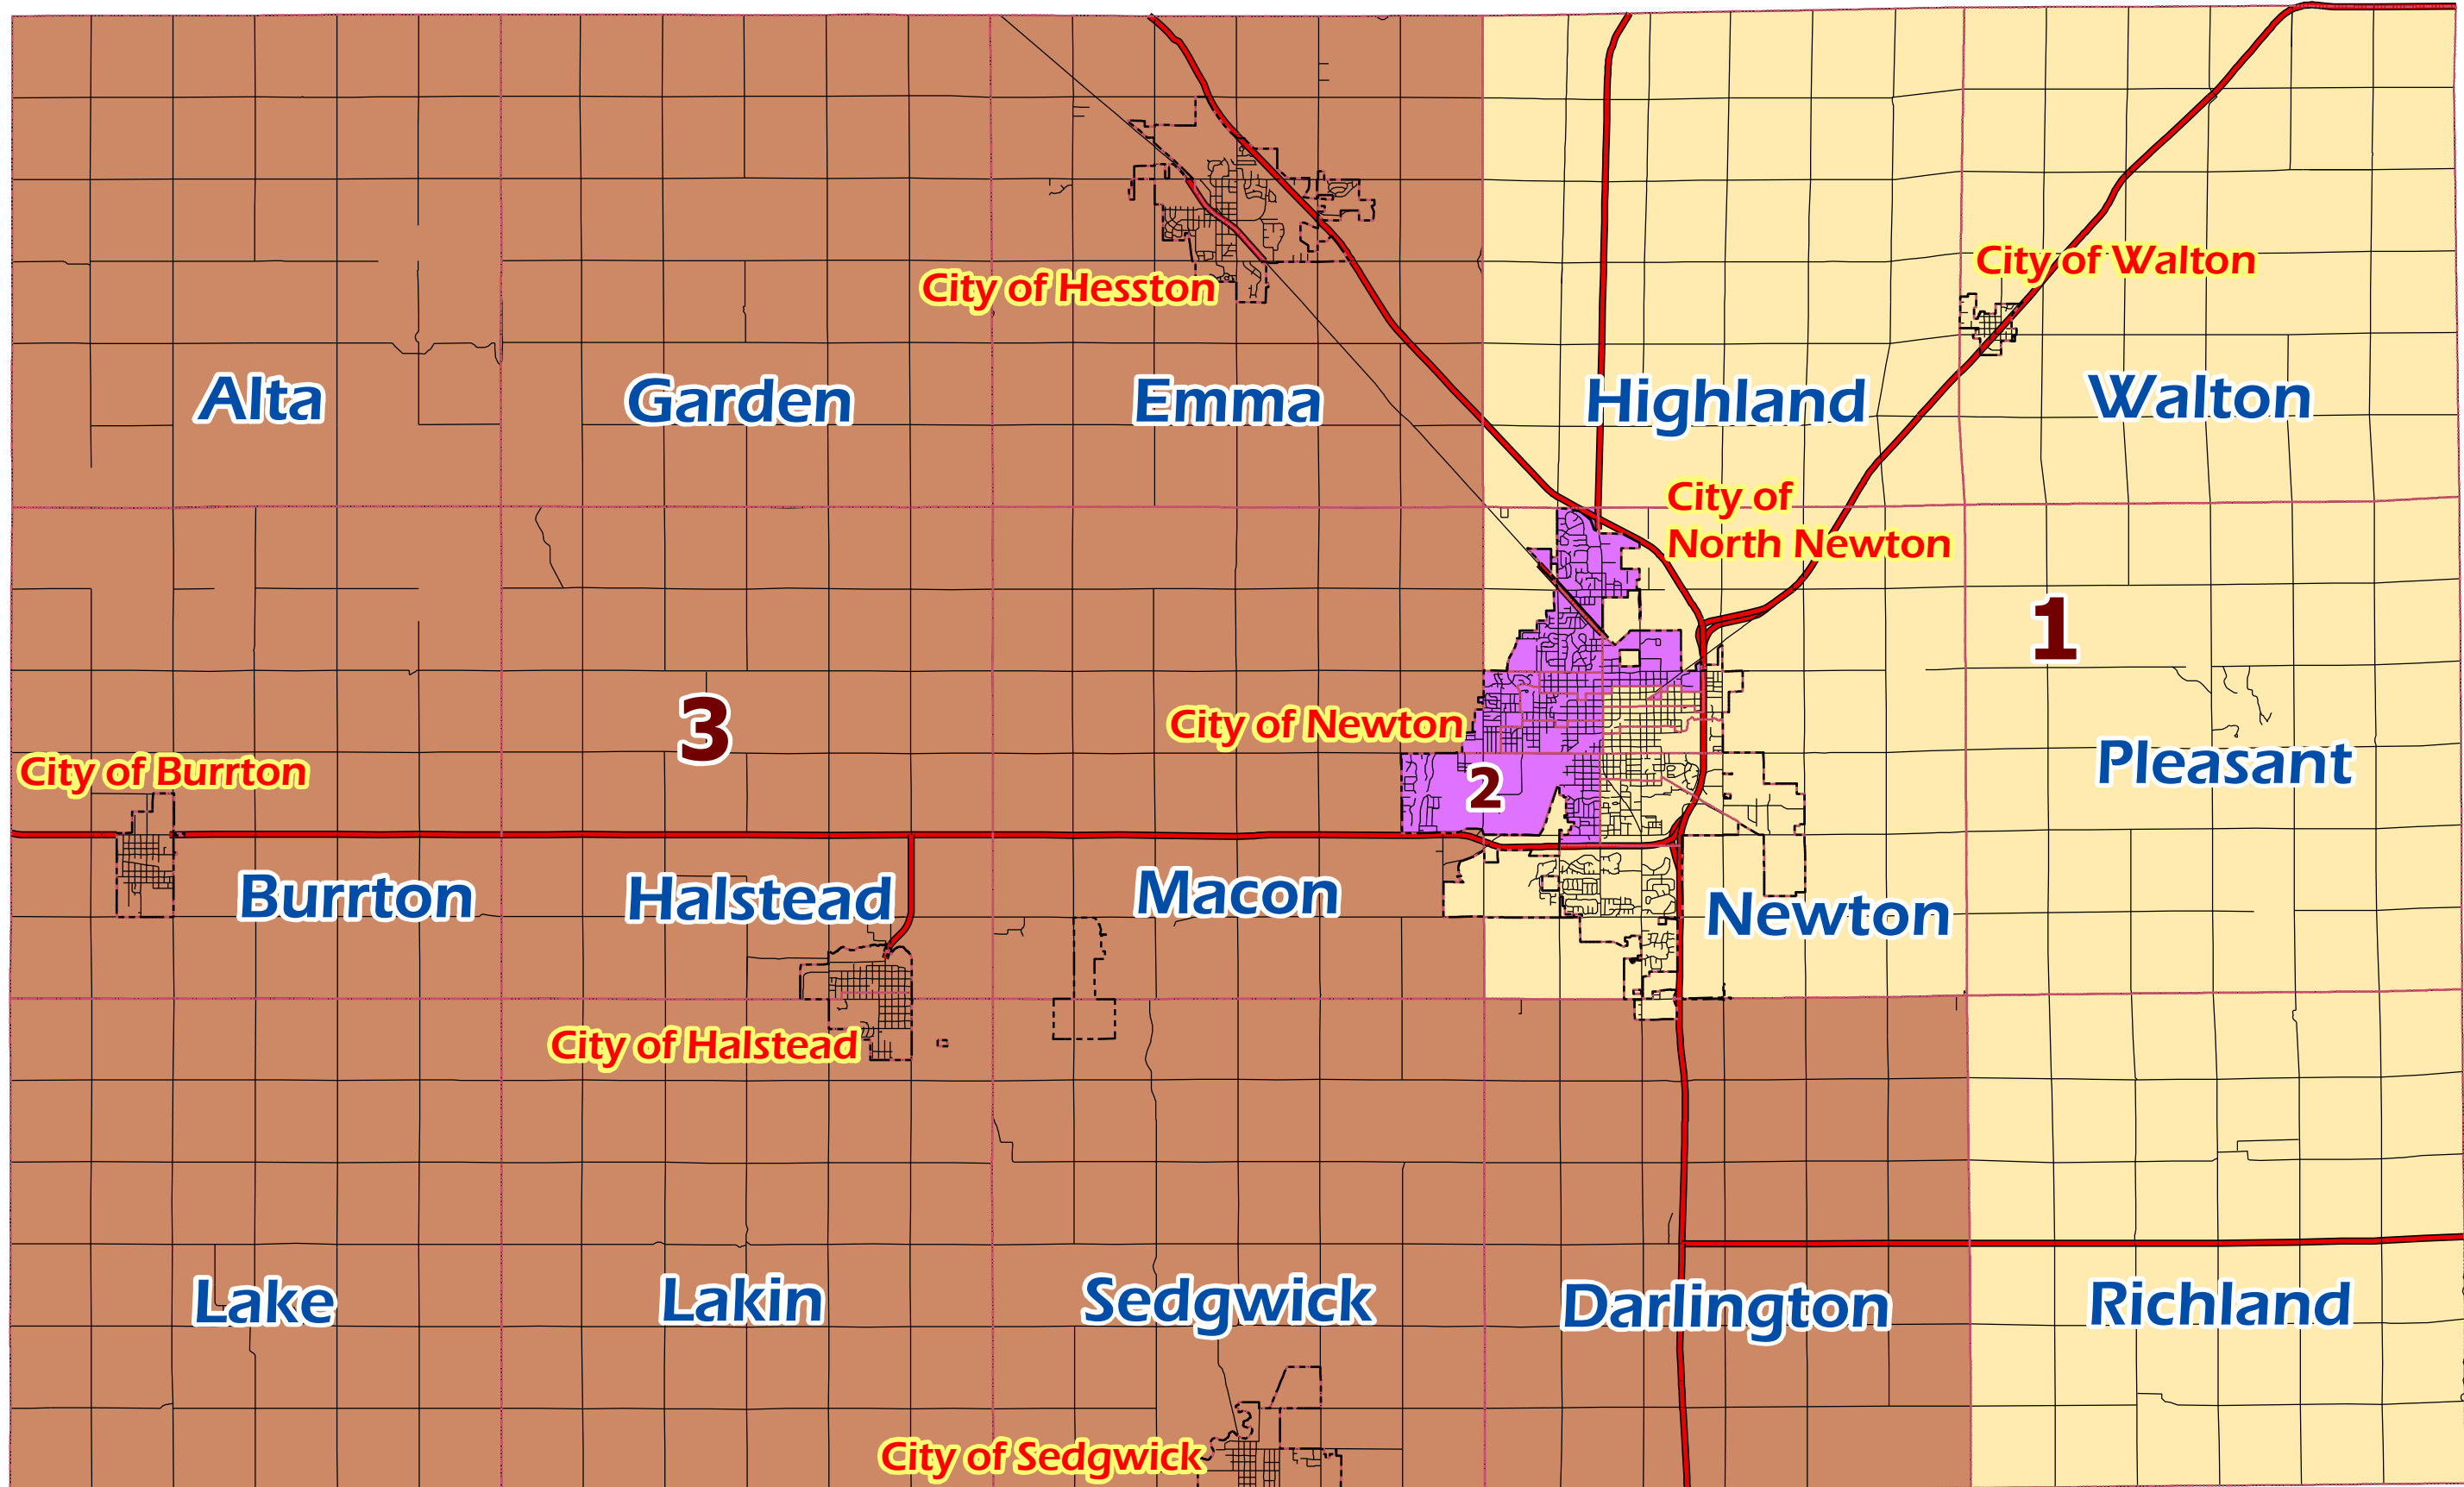

Harvey County Commission Districts

Commission District #1
 Newton 1-1
 Newton 1-2
 Newton 3-1
 Newton 3-2
 Newton 3-3
 Newton 3-4
 Walton City
 Highland Township
 Newton Township
 Pleasant Township
 Richland Township
 Walton Township

Commission District #2
 Newton 1-3
 Newton 2-1
 Newton 2-2
 Newton 4-1
 Newton 4-2
 Newton 4-3
 Newton 4-4
 North Newton

Commission Distict #3
 Burrton City
 Halstead 1-1
 Halstead 1-2
 Hesston 1-1
 Hesston 1-2
 Sedgwick City
 Alta Township
 Burrton Township
 Darlington Township
 Emma Township
 Garden Township
 Halstead Township
 Lake Township
 Lakin Township
 Macon Township
 Sedgwick Township

Legend

- 1ST
- 2ND
- 3RD

N
W — O — E
S

Harvey County
 Clerk - 2/21/2012

00.5 1 2 Miles