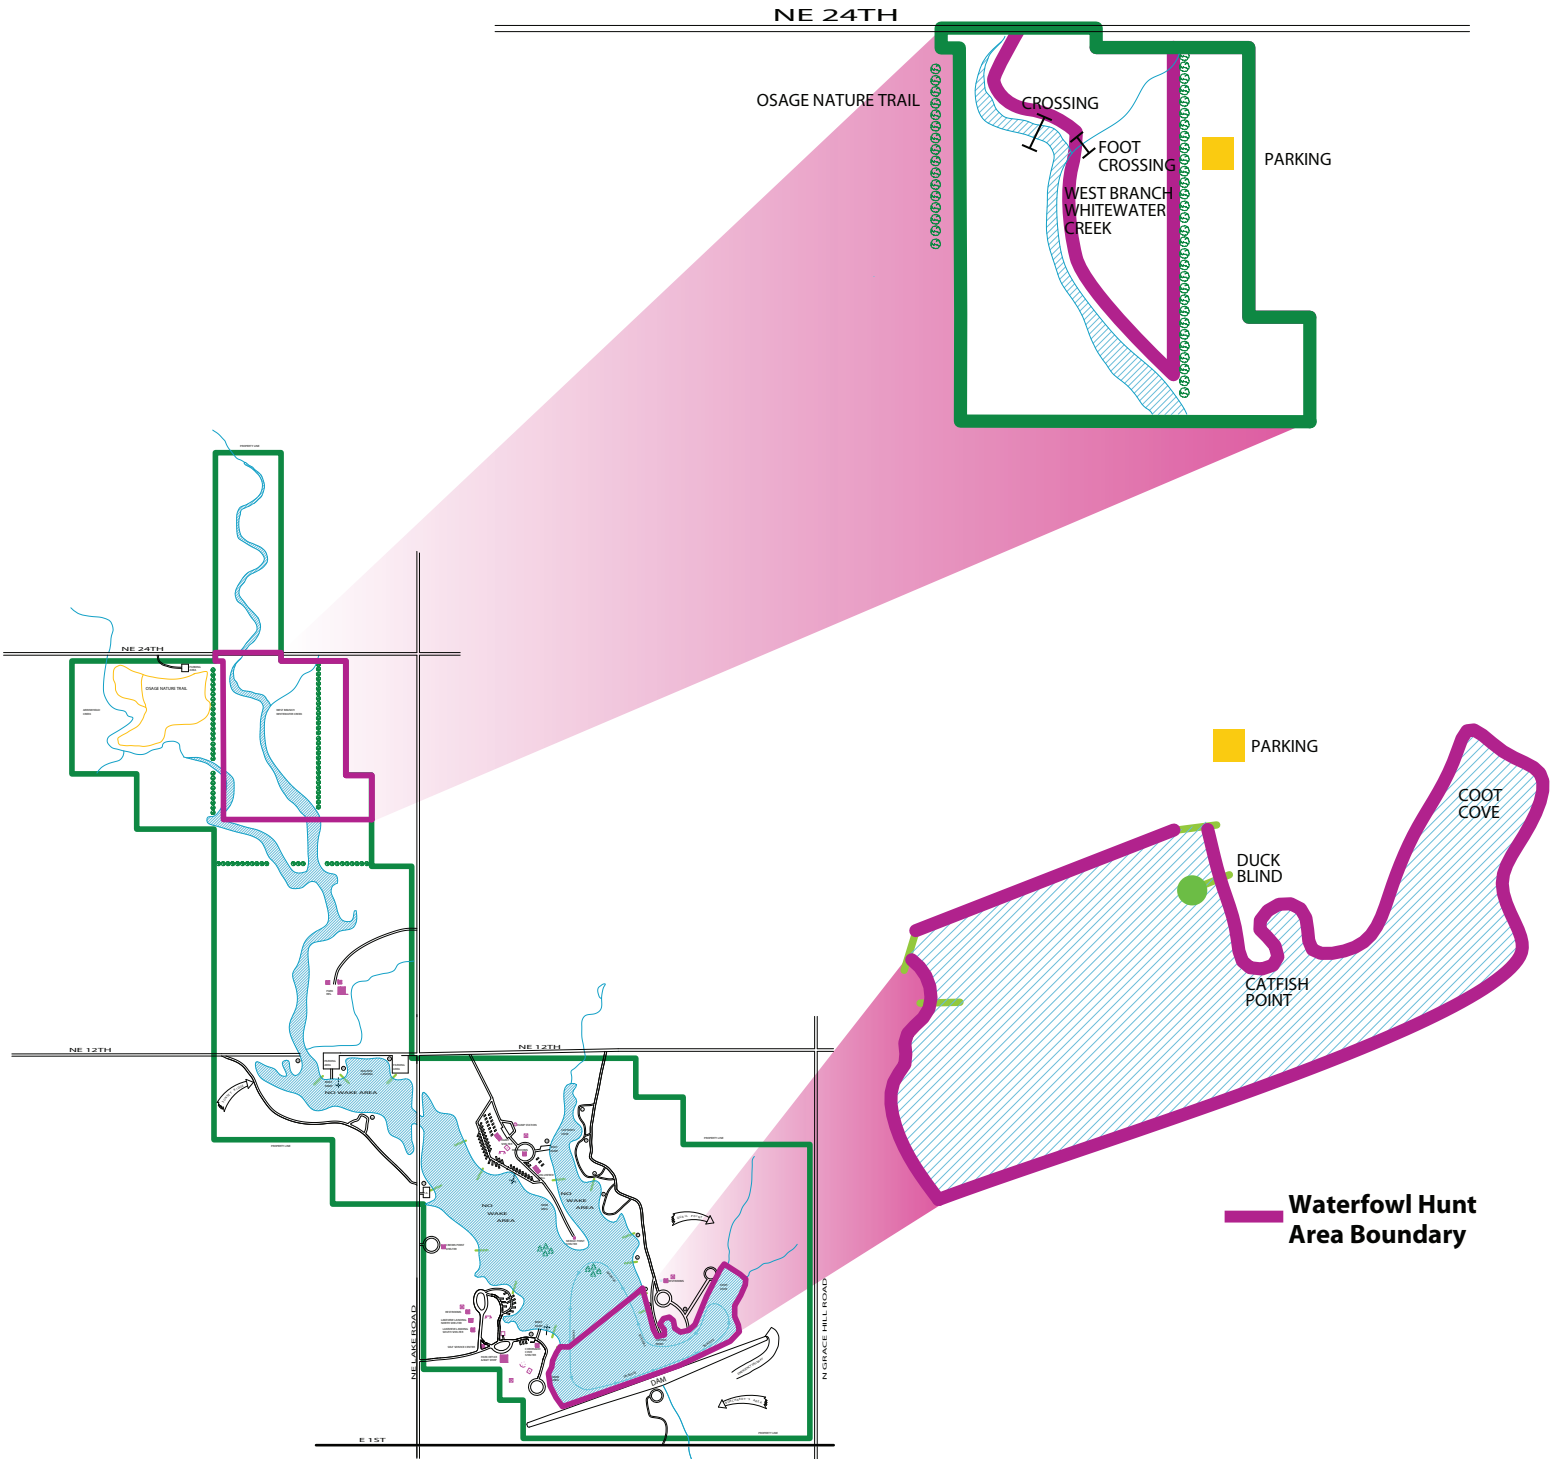

Turkey Hunt Area Boundary

HARVEY COUNTY EAST PARK LAKE, HARVEY COUNTY, KANSAS